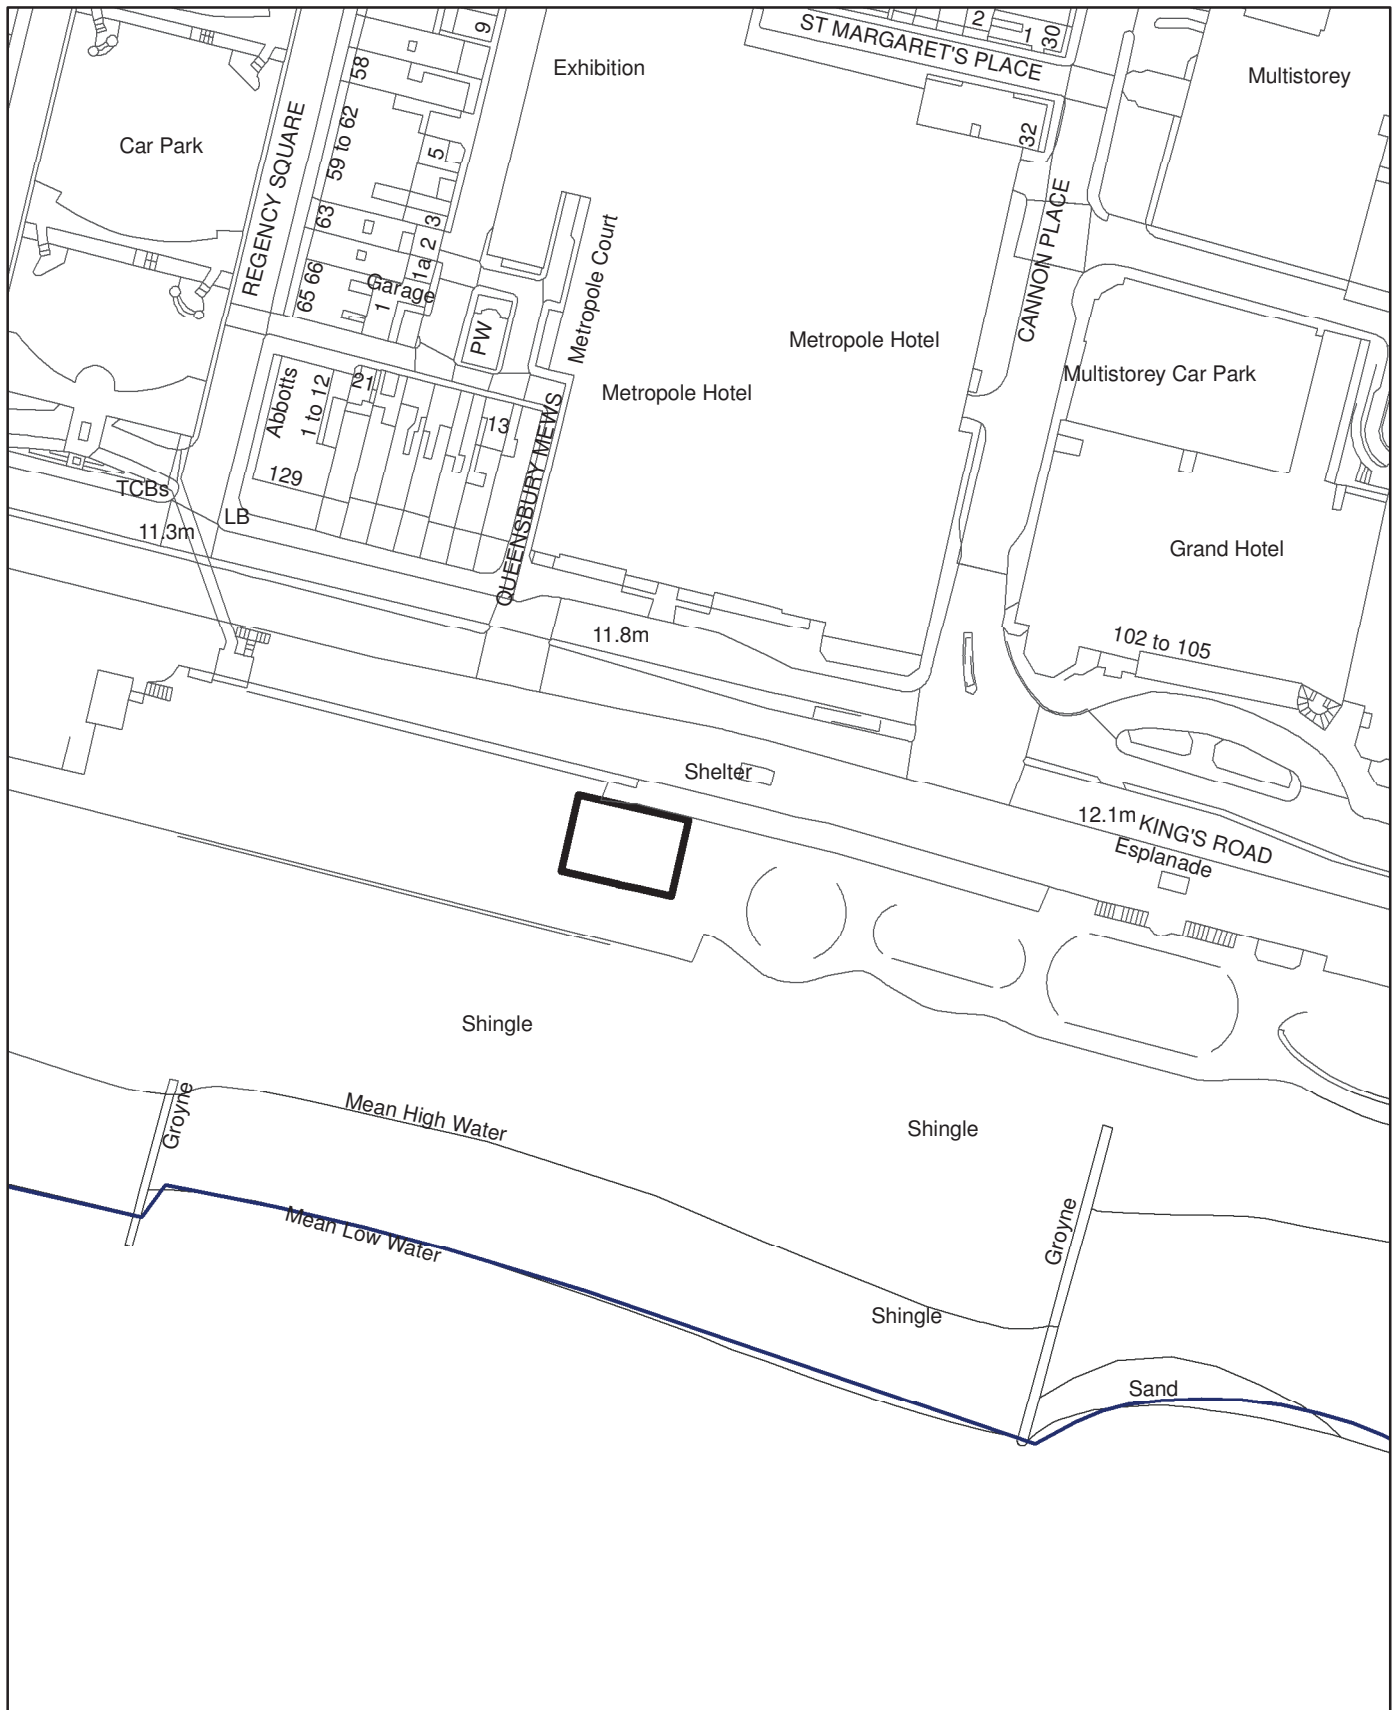

# **ITEM O**

**Brighton Beach Market, Lower  
Esplanade, Kings Road, Brighton,  
BN1 2FN**

**BH2013/00647  
Full Planning**

# BH2013/00647 Brighton Beach Market, Brighton

**Brighton & Hove  
City Council**

Scale : 1:1,250